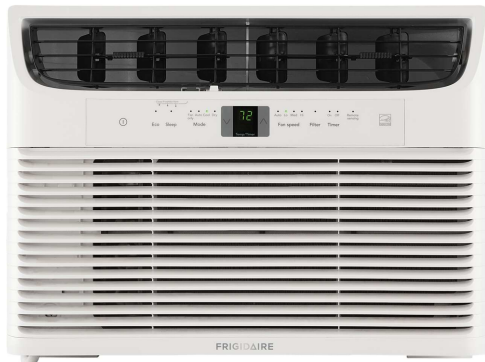

15,100 BTU Window-Mounted Room Air Conditioner

Window Air Conditioner

Available Products: FFRE153WA1, FFRE153WAE

Available Colors: White, White

Version: 03/23

Product Specifications

AC

Air CFM (Low)	265 CFM
Air CFM (Med)	317 CFM
Air CFM (High)	370 CFM
Air Direction Control	Manual
Air Discharge	Front of Unit
Fan Speeds - Cool	3
Fan Speeds - Fan	3
Fresh Air	Yes
Motor RPM (Low)	890 RPM
Motor RPM (Med)	990 RPM
Motor RPM (High)	1,080 RPM
Noise Level dBA (Low)	53 dBA
Noise Level dBA (Med)	54 dBA
Noise Level dBA (High)	56 dBA
Cabinet Louvers	Yes
Dust Air Filter	Yes
Exhaust Vent	Yes
Filter Check Indicator	Yes
Option for Advanced Filtration	No
Rear Grill	Yes
Supplemental Heat	No
Window Kit	Yes

Functions

24-Hour On/Off Timer	Yes
Auto Fan	Yes
Auto Restart	Yes
Clean Air Ionizer	No
Dry Mode	Yes
Energy Saver	Yes
Low Voltage Start-up	Yes
Sleep Mode	Yes

Dimensions and Volume

Height	18"
Width	24"
Depth	25"
Window Width Minimum	28"
Window Width Maximum	40 1/2"
Window Height Minimum	18 1/2"
Max Wall Thickness	8"

Performance

Cool Area	850 sq.
BTU (Cool)	15,100 BTU
Combined Energy Efficiency Ratio	11.8
Dehumidification - Pints per Hour	3.8
Operating Temperature Low	60 F
Operating Temperature High	90 F

Controls

Control Type	Electronic
Remote Control	Yes