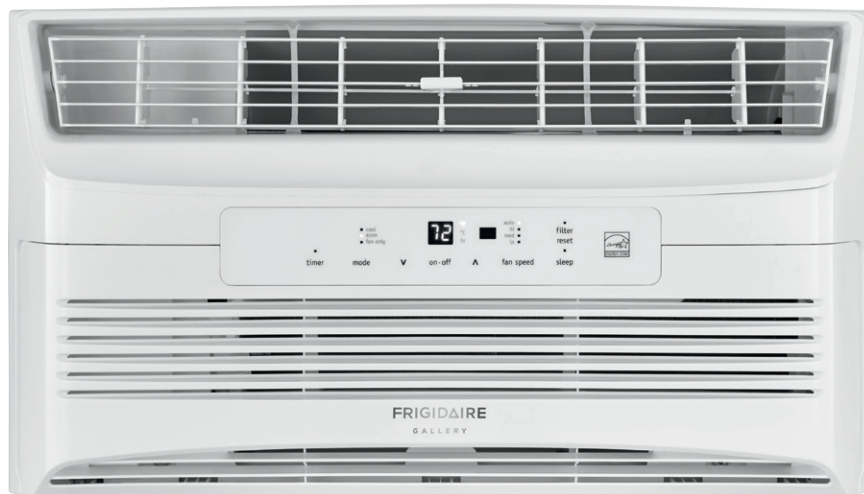

FRIGIDAIRE GALLERY

FGRQ0633U1

HOME COMFORT

QUIET TEMP™ ROOM AIR CONDITIONER

PRODUCT DIMENSIONS

Height	13-7/16"
Width	21-1/4"
Depth	19"

MORE EASY-TO-USE FEATURES

Programmable 24 Hr. On/Off Timer

The built-in timer allows you to preset the unit to turn on and off in half-hour increments.

Energy Saver Mode

Cools similarly to central air, with the unit turning on and off at different intervals to ensure the room temperature stays at the set temperature.

Comfortably Cool Rooms

With 6,000 BTUs, the AC unit is ideal for cooling rooms up to 250 square feet.

Multi-Speed Fan

Features three different fan speeds, for more cooling flexibility.

Effortless™ Temperature Control

Easy Install Window Kit

The easy install window kit features insulated side panels that minimize air leaks and ensure that cool air remains in the room, saving you on energy costs.

ENERGY STAR®-Certified