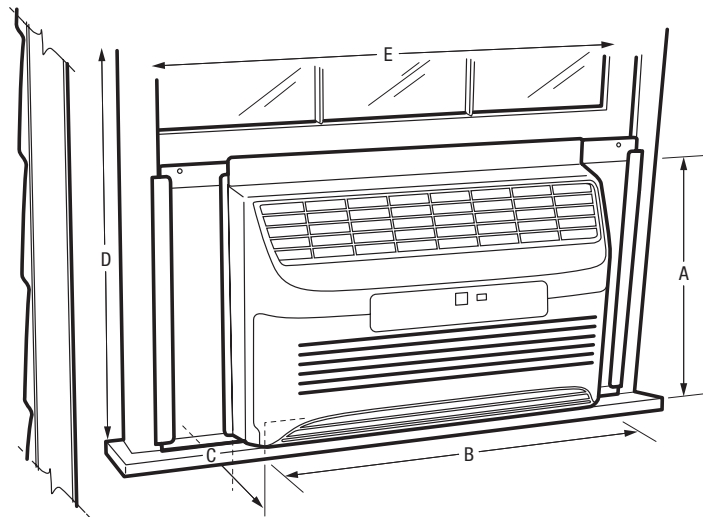

A - Height	13-7/16"
B - Width	21-1/4"
C - Depth	19"

WINDOW DIMENSIONS

D - Height (Min.)	14"
E - Width (Min./Max.)	23" / 36"

Note: For planning purposes only. Always consult local and national electric, gas and plumbing codes. Refer to Product Installation Guide for detailed installation instructions on the web at frigidaire.com.