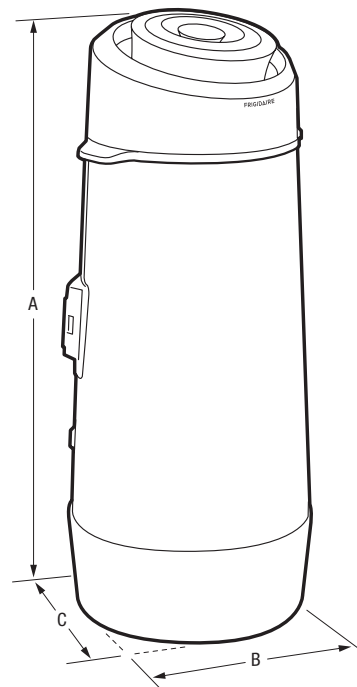

PRODUCT DIMENSIONS

A - Height	36-13/16"
B - Width	12-5/8"
C - Depth	12-5/8"

Note: For planning purposes only. Always consult local and national electric, gas and plumbing codes. Refer to Product Installation Guide for detailed installation instructions on the web at frigidaire.com.