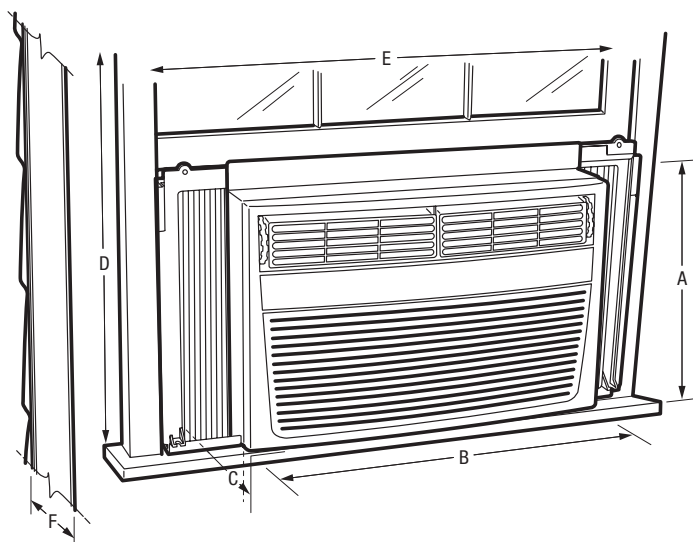

A - Height	17-25/32"
B - Width	23-5/8"
C - Depth	27-13/32"

WINDOW DIMENSIONS

D - Height (Min.)	19-1/4"
E - Width (Min./Max.)	29" / 41"

WALL CUTOUT DIMENSIONS

F - Max. Wall Thickness	9-1/2"
Height	18"
Width	23-29/32"